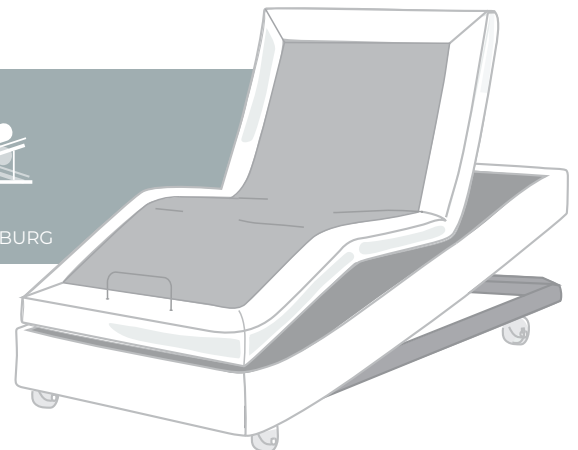

## Luxe Adjustable Bed

- Hi-Lo
- Back Raise
- Leg Raise
- Zero Gravity
- Underbed lighting

- Head Tilt
- Memory functionality
- Massage functionality
- Twin USB ports (both sides)
- Foot and side mattress retainers (incl.)

## Care Adjustable Bed

- Hi-Lo
- Back Raise
- Leg Raise
- Zero Gravity
- Underbed lighting

- Clinical Positioning
- Auto Seating Position
- Trendelenburg (and Reverse)
- Foot and side mattress retainers (incl.)