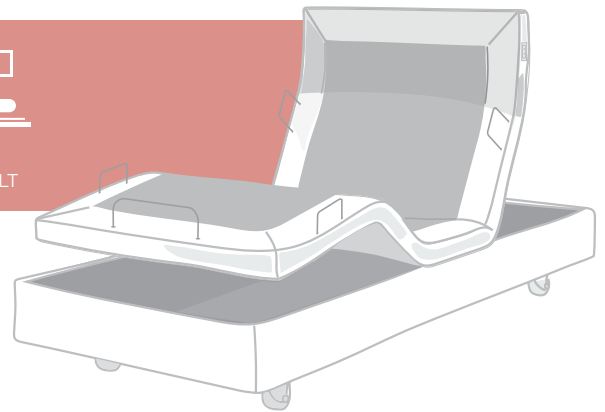

## Luxe Adjustable Bed

- Hi-Lo
- Back Raise
- Leg Raise
- Zero Gravity
- Underbed lighting

- Head Tilt
- Memory functionality
- Massage functionality
- Twin USB ports (both sides)
- Foot and side mattress retainers (incl.)

## Care Adjustable Bed

- Hi-Lo
- Back Raise
- Leg Raise
- Zero Gravity
- Underbed lighting

- Clinical Positioning
- Auto Seating Position
- Trendelenburg (and Reverse)
- Foot and side mattress retainers (incl.)