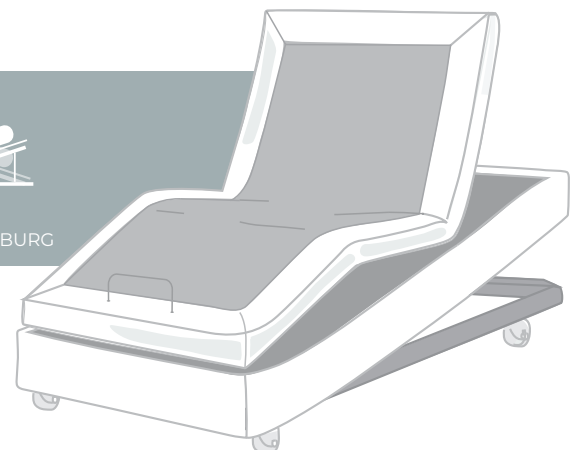

CombiMotion®

Quick Selection Guide

Luxe Adjustable Bed

- Hi-Lo
- Back Raise
- Leg Raise
- Zero Gravity
- Underbed lighting

- Head Tilt
- Memory functionality
- Massage functionality
- Twin USB ports (both sides)
- Foot and side mattress retainers (incl.)

Care Adjustable Bed

- Hi-Lo
- Back Raise
- Leg Raise
- Zero Gravity
- Underbed lighting

- Clinical Positioning
- Auto Seating Position
- Trendelenburg (and Reverse)
- Foot and side mattress retainers (incl.)

Quick Selection Guide

To build your ComfiMotion configuration, simply select your bed base, mattress, headboard and accessories.

Create your ComfiMotion ...

Bed Function

Headboard Style

Mattress Support

Accessories