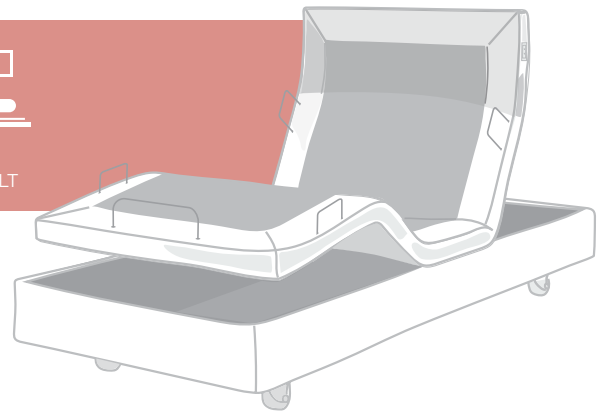

CombiMotion®

Quick Selection Guide

Luxe Adjustable Bed

- Hi-Lo
- Back Raise
- Leg Raise
- Zero Gravity
- Underbed lighting

- Head Tilt
- Memory functionality
- Massage functionality
- Twin USB ports (both sides)
- Foot and side mattress retainers (incl.)

Care Adjustable Bed

- Hi-Lo
- Back Raise
- Leg Raise
- Zero Gravity
- Underbed lighting

- Clinical Positioning
- Auto Seating Position
- Trendelenburg (and Reverse)
- Foot and side mattress retainers (incl.)