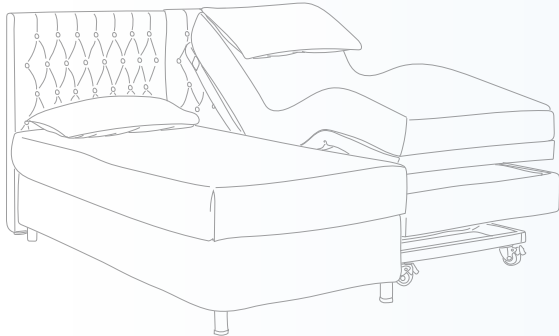

Quick Selection Guide

To build your ComfiMotion configuration, simply select your bed base, mattress, headboard and accessories.

Create your ComfiMotion ...

	Code	Description	Select
BED	BEB046710	LUXE Adjustable Bed - (KS) - Portobello Grey (Headboard Sep.)	☐
	BEB046720	CARE Adjustable Bed w/ Tilt - (LS) - Portobello Grey (Headboard Sep.)	☐
	BEB046730	CARE Adjustable Bed w/ Tilt - (KS) - Portobello Grey (Headboard Sep.)	☐
	BEB046800	FIXED COMPANION Bed - (LS) - Portobello Grey (Headboard Sep.)	☐
MATTRESS	BEM469910	Memory Foam Mattress - <i>Classic</i> (LS) - Portobello Grey (sides)	☐
	BEM469920	Memory Foam Mattress - <i>Classic</i> (KS) - Portobello Grey (sides)	☐
	BEM469930	Memory Foam Mattress - <i>Incontinence</i> (LS) - Portobello Grey (sides)	☐
	BEM469940	Memory Foam Mattress - <i>Incontinence</i> (KS) - Portobello Grey (sides)	☐
	BEM469800	Pocket Spring Mattress - (LS) - Portobello Grey (sides)	☐
	BEM469810	Pocket Spring Mattress - (KS) - Portobello Grey (sides)	☐
HEADBOARD	BEA830120	Allure Headboard - (LS) - Portobello Grey	☐
	BEA830130	Allure Headboard - (KS) - Portobello Grey	☐
	BEA830100	Chesterfield Headboard - (LS) - Portobello Grey	☐
	BEA830110	Chesterfield Headboard - (KS) - Portobello Grey	☐
ACCESSORIES	BEA830200	Crook Handle Bed Stick	☐
	BEA830210	Bed Rail	☐
	BEA830220	Battery Backup	☐
	MWT451080	Large Accessibility Castor (x4 required)	☐